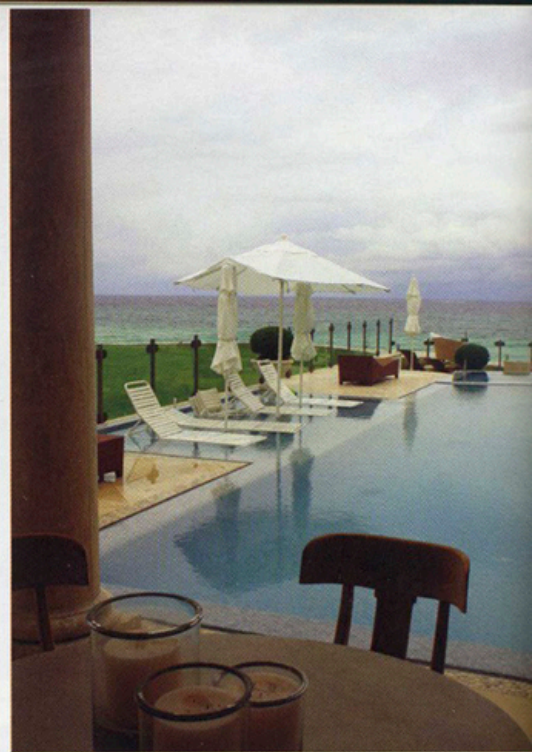

1

2

3

4

1 JANUS et Cie

Versa Arco Chaise from the Parma collection, a sculptural design that combines sleek metal contours with high-quality Batyline® mesh to create an elegant and lasting lounge element that distinguishes outdoor lounge spaces with effortless style. Page 177

2 Lambert's

The focal point of this beach frontage is the glass tiled infinity edge pool. Tied to the home's veranda via the use of various paving materials, cut stone and pebbles, it is subtly separated from the surrounding by a frameless glass partition. Page 173

3 Lentz Landscape Lighting

Security lighting provided in an aesthetically pleasing way. Page 171

4 Aquaterra Outdoor Environments

Infinity edge pool sits on the hillside of Whiterock Lake offering a view second to none. Page 169

5 Authentic Provence, Inc.

The prestigious Caisse de Versailles has been seen since the 17th century in Versailles. They are made of solid wood panels along with cast iron zinc coated posts. Available in heights of 29", 33" and 43". Page 175

5